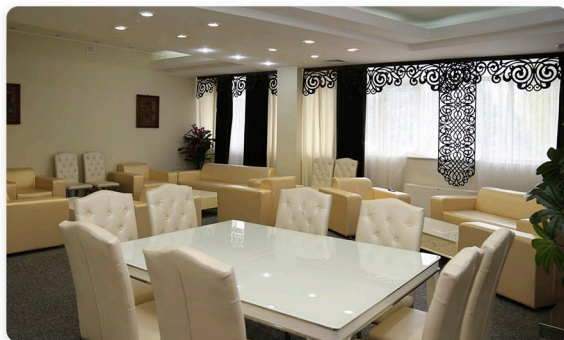

Manas Int. Airport

UCFM / FRU

Airport Info

- Slot/PPR: not required
- Airport of entry: yes
- Pax handling: VIP Hall
- Customs in facilities: available
- Hangar: not available
- Ramp access: not possible
- Fire category: 9
- Fuel: Jet A-1
- Runway: 13793' x 180' fts
- Elevation: 2090' fts
- Distance to city center: 18 km
- Time Zone: UTC +6

Provided Services (24/7)

- Passenger VIP services
- Catering arrangement
- Limousine services
- Hotel accommodation
- Permit assistance
- Ground handling services for:
  - Air operators
  - Private aircrafts
  - Military
  - Government
  - Trip support companies

VIP Hall

Other FCG OPS Stations in the Region