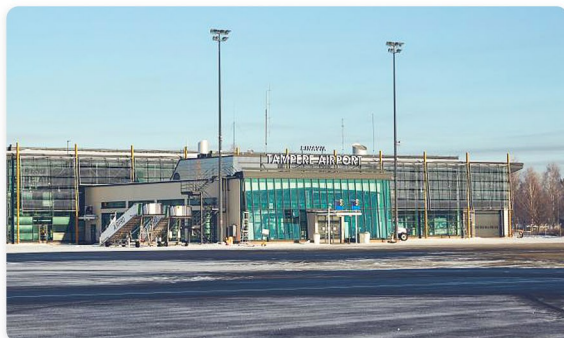

Main Terminal