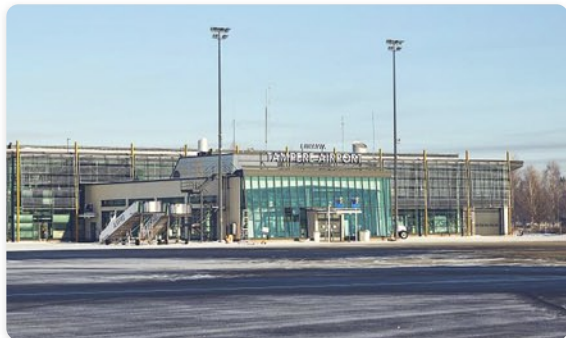

Main Terminal